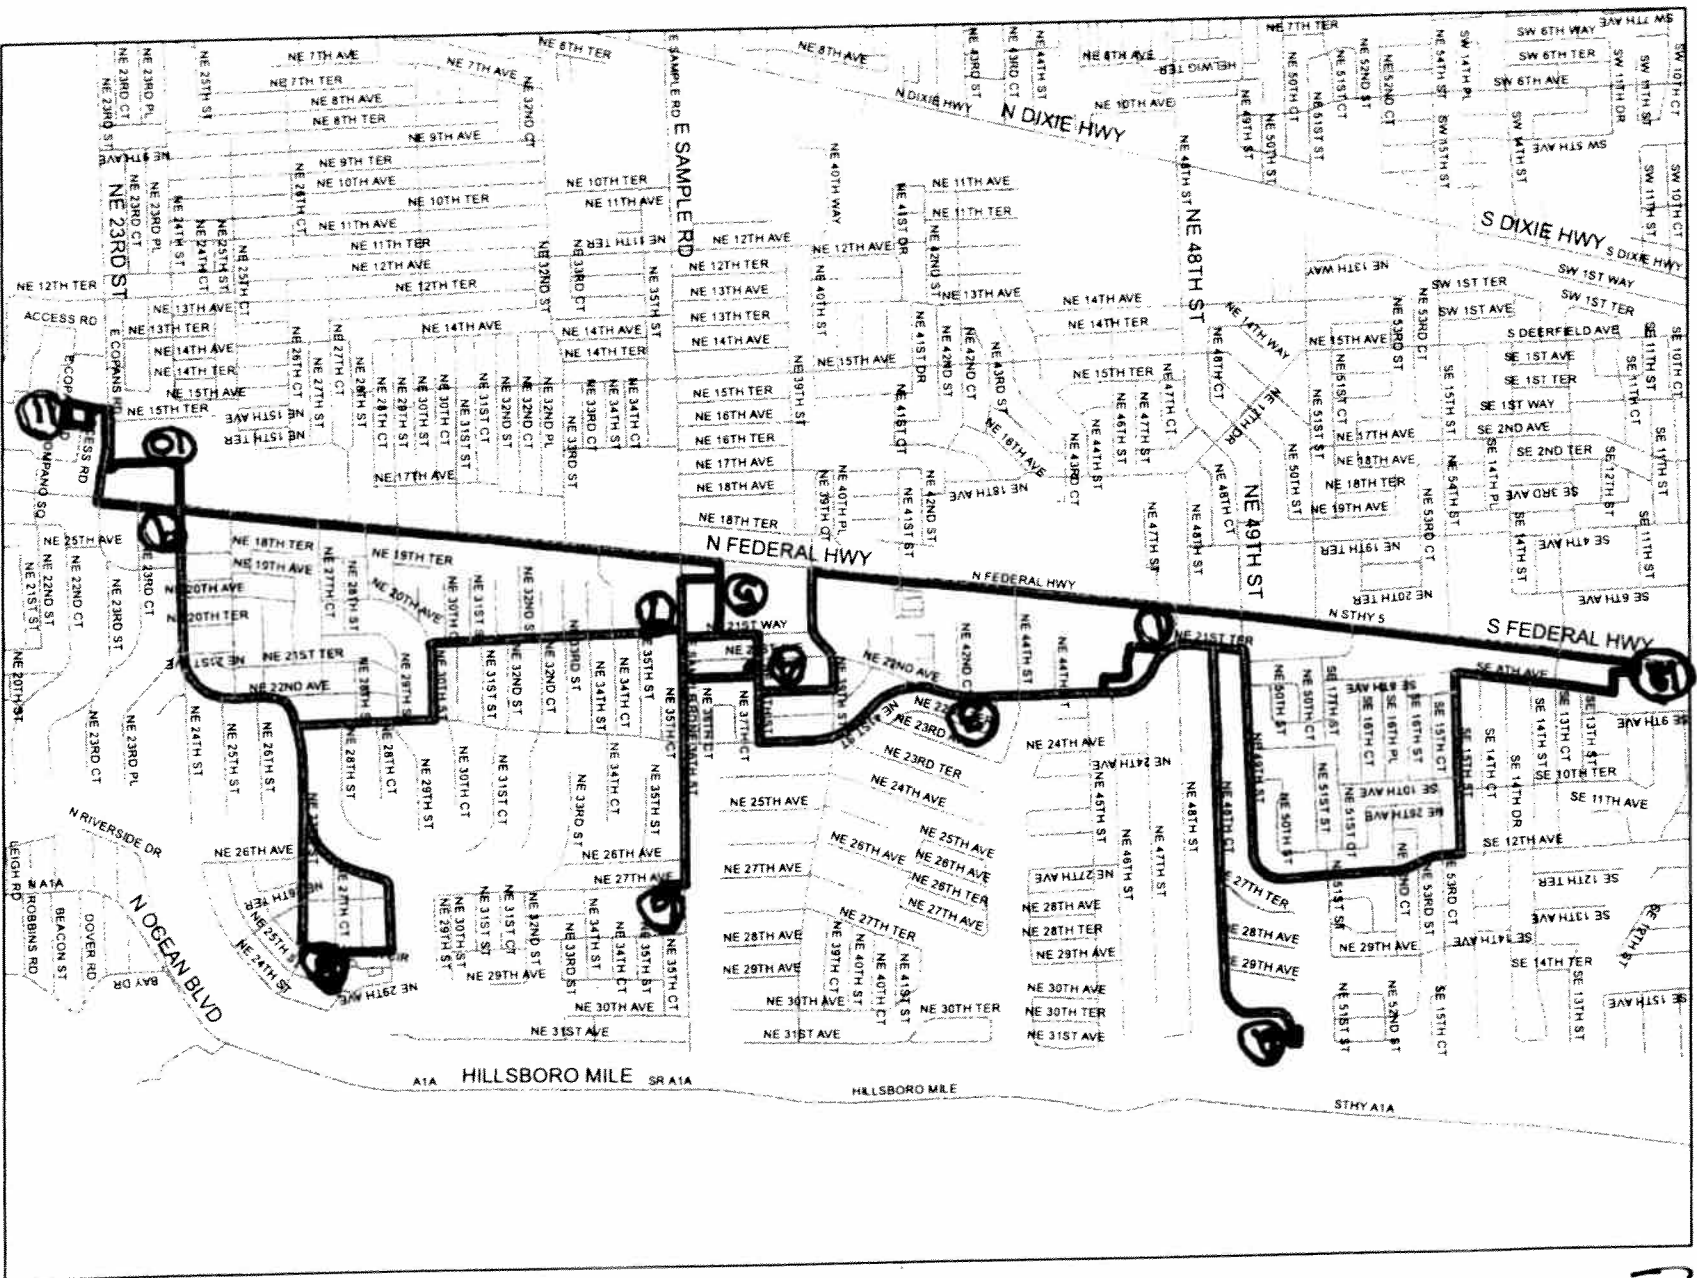

Lighthouse Point

Effective Friday, October 31, 2008 the Lighthouse Point Community Bus will initiate a NEW schedule and route.

NEW STOPS: Pompano Citi Centre and Kmart
NEW TIMES for Bus Operation: 9:00 a.m. to 3:30 p.m.

Please let your neighbors and friends know of the change.

Thanks for riding the bus!

Lighthouse Point Public Works garage	Coral Key Condo	Venetian Park Condo	Lighthouse Point Library City Hall	Venetian Isles SC	Saint Pauls Church	CVS/Gateway	Tillotson Square	Publix Beacon Light SC	K-Mart NE 24 ST Pompano	Citi Centre-JC Penney	Venetian Isles SC	Lighthouse Point Library City Hall	Target US 1 Deerfield	Lighthouse Point Public Works garage
1	2	3	4	5	6	7	8	9	10	11	5	4	12	1
9:00	9:03	9:07	9:10	9:13	9:16	9:19	9:22	9:25	9:28	9:31	9:37	9:40	9:48	9:55
10:00	10:03	10:07	10:10	10:13	10:16	10:19	10:22	10:25	10:28	10:31	10:37	10:40	10:48	10:55
11:00	11:03	11:07	11:10	11:13	11:16	11:19	11:22	11:25	11:28	11:31	11:37	11:40	11:48	11:55
12:30	12:33	12:37	12:40	12:43	12:46	12:49	12:52	12:55	12:58	1:01	1:07	1:10	1:18	1:25
1:30	1:33	1:37	1:40	1:43	1:46	1:49	1:52	1:55	1:58	2:01	2:07	2:10	2:18	2:25
2:30	2:33	2:37	2:40	2:43	2:46	2:49	2:52	2:55	2:58	3:01	3:07	3:10	3:18	3:25

Bold print is p.m. hours

Lighthouse Point

Exhibit A

North
↑

October 21, 2008